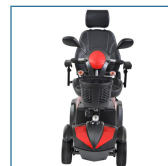

Ventura 4 DLX

HCPCS: N/A

FIGURE A

FIGURE B

FIGURE C

FIGURE D

FIGURE E

- Easily disassembles for transport
- 400 lbs. Weight Capacity
- Includes interchangeable color panels in Red and Blue (Figure A)
- Armrests are padded and adjustable
- 33AH batteries for extended range
- Ergonomic throttle control
- Height-adjustable swivel seat adjusted forward and backward features fold-down backrest and adjustable headrest
- Front and rear suspension with Anti-tip wheels
- Programmable controller
- Available with 18" or 20" width Captain's Seat
- Flat-free, non-marking tires
- Large, plastic carry basket
- Easy-to-adjust Delta tiller
- Headlight, rearview mirrors and turn signals/hazard lights
- Easy free wheel operation

PRODUCTS

PRODUCTS	Description
VENTURA418CS	Ventura 4 DLX, EA
VENTURA420CS	Ventura 4 DLX, EA

SPECIFICATIONS

SPECIFICATIONS	Description
Base Weight	99 lbs.
Batteries (pair)	12V x 33AH
Battery Weight (pair)	46 lbs.
Brakes	Electromagnetic
Charger	4A Offboard
Climbing Angle	7.5°
Dimensions	48" (L) x 25" (W)
Floor to Seat Height	22" - 24"
Front Wheels	10" x 3" Flat-free
Ground Clearance	2.5"
HCPCS	N/A
Heaviest Piece Weight	70 lbs.
Maximum Range	16 miles
Motor	24V x 350W x 5100 rpm
Rear Wheels	10" x 3" Flat-free