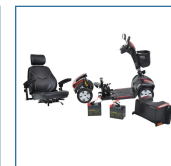

Ventura 4 DLX

HCPCS: N/A

FIGURE A

FIGURE B

FIGURE C

FIGURE D

FIGURE E

- Easily disassembles for transport
- 400 lbs. Weight Capacity
- Includes interchangeable color panels in Red and Blue (Figure A)
- Armrests are padded and adjustable
- 33AH batteries for extended range
- Ergonomic throttle control
- Height-adjustable swivel seat adjusted forward and backward features fold-down backrest and adjustable headrest
- Front and rear suspension with Anti-tip wheels
- Programmable controller
- Available with 18" or 20" width Captain's Seat
- Flat-free, non-marking tires
- Large, plastic carry basket
- Easy-to-adjust Delta tiller
- Headlight, rearview mirrors and turn signals/hazard lights
- Easy free wheel operation

PRODUCTS

PRODUCTS	Description
VENTURA418CS	Ventura 4 DLX, EA
VENTURA420CS	Ventura 4 DLX, EA

SPECIFICATIONS

SPECIFICATIONS	Description
Base Weight	99 lbs.
Batteries (pair)	12V x 33AH
Battery Weight (pair)	46 lbs.
Brakes	Electromagnetic
Charger	4A Offboard
Climbing Angle	7.5°
Dimensions	48" (L) x 25" (W)
Floor to Seat Height	22" - 24"
Front Wheels	10" x 3" Flat-free
Ground Clearance	2.5"
HCPCS	N/A
Heaviest Piece Weight	70 lbs.
Maximum Range	16 miles
Motor	24V x 350W x 5100 rpm
Rear Wheels	10" x 3" Flat-free