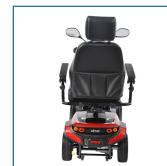

Ventura 4 DLX

HCPCS: N/A

FIGURE A

FIGURE B

FIGURE C

FIGURE D

FIGURE E

- Easily disassembles for transport
- 400 lbs. Weight Capacity
- Includes interchangeable color panels in Red and Blue (Figure A)
- Armrests are padded and adjustable
- 33AH batteries for extended range
- Ergonomic throttle control
- Height-adjustable swivel seat adjusted forward and backward features fold-down backrest and adjustable headrest
- Front and rear suspension with Anti-tip wheels
- Programmable controller
- Available with 18" or 20" width Captain's Seat
- Flat-free, non-marking tires
- Large, plastic carry basket
- Easy-to-adjust Delta tiller
- Headlight, rearview mirrors and turn signals/hazard lights
- Easy free wheel operation

PRODUCTS

PRODUCTS	Description
VENTURA418CS	Ventura 4 DLX, EA
VENTURA420CS	Ventura 4 DLX, EA

SPECIFICATIONS

SPECIFICATIONS	Description
Base Weight	99 lbs.
Batteries (pair)	12V x 33AH
Battery Weight (pair)	46 lbs.
Brakes	Electromagnetic
Charger	4A Offboard
Climbing Angle	7.5°
Dimensions	48" (L) x 25" (W)
Floor to Seat Height	22" - 24"
Front Wheels	10" x 3" Flat-free
Ground Clearance	2.5"
HCPCS	N/A
Heaviest Piece Weight	70 lbs.
Maximum Range	16 miles
Motor	24V x 350W x 5100 rpm
Rear Wheels	10" x 3" Flat-free