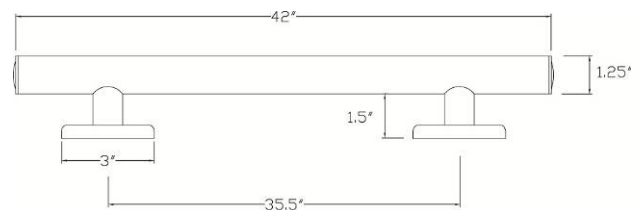

Easy to mount flange!
3 Set Screws on post allow pre-mounting to the wall before attaching the bar.

Buy ONLINE at ezable.com

<https://ezable.com/ada-shower-grab-bar-42-inch-stylish-brushed-stainless/>

877-392-2531

Products that enhance safety, vitality, & longevity at home.