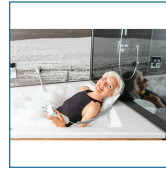

Bellavita Dive Bath Lift

HCPCS:

FIGURE E

The lightest and lowest bath lift on the market now helps users dive deeper and get cleaner!

- New removable backrest with 50° recline
- Larger seat with hygiene cutout
- Improved dual column design provides optimal stability for up to 300 pounds
- Seat height adjusts from 2.6" to 18.9"
- Easy-to-use floating remote control
- Installs easy in almost any bathtub no plumbing or electrical work required

PRODUCTS	Description
477400252	Bellavita Dive Bath Lift w/ Wh Cvr, 1/EA
SPECIFICATIONS	Description
Warranty	5yr Limited
Product Weight	21.8 lb
Material	Plastic
Weight Capacity	300 lb
Color	White
Retail Box Dimensions	15.6" (L) x 17.3" (W) X 14.4" (H)
Retail Box Weight	5.8 lb
CA Prop 65	yes|DEHP chemical