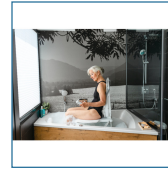

Bellavita Dive Bath Lift

HCPCS:

FIGURE A

FIGURE B

FIGURE C

FIGURE D

FIGURE E

FIGURE F

The lightest and lowest bath lift on the market now helps users dive deeper and get cleaner!

- New removable backrest with 50° recline
- Larger seat with hygiene cutout
- Improved dual column design provides optimal stability for up to 300 pounds
- Seat height adjusts from 2.6" to 18.9"
- Easy-to-use floating remote control
- Installs easy in almost any bathtub no plumbing or electrical work required

PRODUCTS	Description
477400252	Bellavita Dive Bath Lift w/ Wh Cvr, 1/EA
SPECIFICATIONS	Description
Warranty	5yr Limited
Product Weight	21.8 lb
Material	Plastic
Weight Capacity	300 lb
Color	White
Retail Box Dimensions	15.6" (L) x 17.3" (W) X 14.4" (H)
Retail Box Weight	5.8 lb
CA Prop 65	yes DEHP chemical