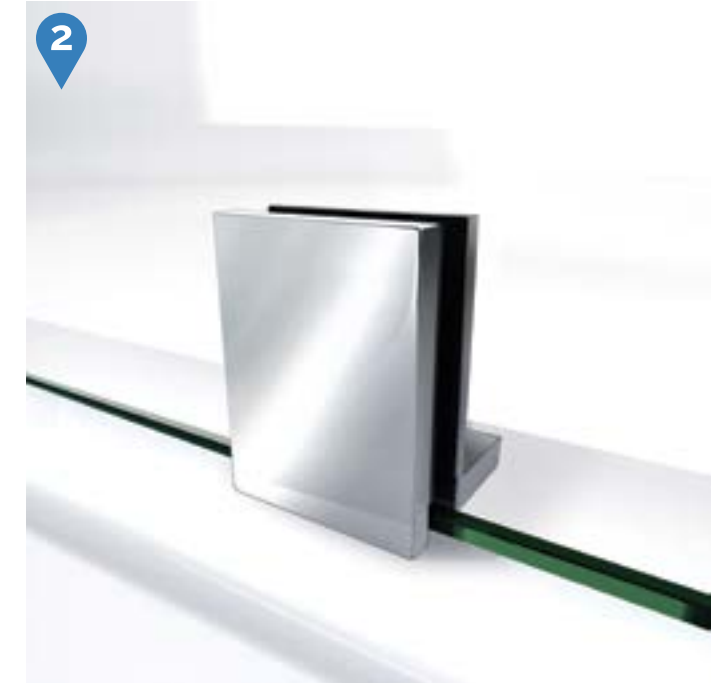

Prism Plus™ Swing Door

Chrome Brushed Nickel Oil Rubbed Bronze Satin Black

- Premium 3/8" (10mm) thick ANSI certified clear tempered glass
- DreamLine exclusive ClearMax™ protective water repellent and stain resistant glass coating
- Solid brass glass-to-glass self-closing hinges
- L-Bars provide a streamlined, unobstructed look and structural support

- Side panels are attached to wall by 1" stainless steel U-channels
- U-channels allow up to 1/4" adjustment per side for out-of-plumb (uneven walls)
- **IMPORTANT! All measurements should be taken only AFTER walls are finished (tile, back walls, etc.)**
- Professional installation is required

Prism Plus™

Configuration 1

SKU	A MODEL WIDTH	B MODEL HEIGHT	C ACCESS WIDTH	D DOOR WIDTH	G MODEL DEPTH	M NEO/SIDE PANEL WIDTH	N HINGE PANEL WIDTH	-01 CHROME	-04 BRUSHED NICKEL	-06 OIL RUBBED BRONZE	-09 SATIN BLACK
SHEN-2634340	33 15/16"	72"	23 1/8"	23 5/8"	33 15/16"	16 11/16"	16 11/16"	-	-	-	-
SHEN-2636360	35 15/16"	72"	23 1/8"	23 5/8"	35 15/16"	18 11/16"	18 11/16"	-	-	-	-
SHEN-2638380	37 15/16"	72"	23 1/8"	23 5/8"	37 15/16"	20 11/16"	20 11/16"	-	-	-	-
SHEN-2640400	39 15/16"	72"	23 1/8"	23 5/8"	39 15/16"	22 11/16"	22 11/16"	-	-	-	-

Matching Bases

SKU	MODEL DIMENSIONS	SUGGESTED MATCHING BASE	DRAIN LOCATION	BASE DIMENSIONS	BASE COLOR
SHEN-2634340	33 15/16" x 33 15/16" x 72"	DLT-2036360	Corner Drain	36" x 36" x 2 3/4"	White Biscuit (-22) Black (-88)
SHEN-2636360	35 15/16" x 35 15/16" x 72"	DLT-2038380	Corner Drain	38" x 38" x 2 3/4"	
SHEN-2638380	37 15/16" x 37 15/16" x 72"	DLT-2040400	Corner Drain	40" x 40" x 2 3/4"	
SHEN-2640400	39 15/16" x 39 15/16" x 72"	DLT-2042420	Corner Drain	42" x 42" x 2 3/4"	