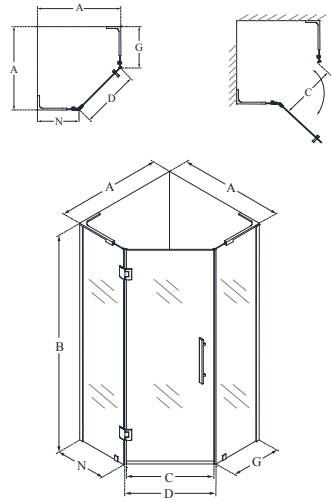

Prism Plus™ Swing Door

Chrome Brushed Nickel Oil Rubbed Bronze Satin Black

- Premium 3/8" (10mm) thick ANSI certified clear tempered glass
- DreamLine exclusive ClearMax™ protective water repellent and stain resistant glass coating
- Solid brass glass-to-glass self-closing hinges
- L-Bars provide a streamlined, unobstructed look and structural support

- Side panels are attached to wall by 1" stainless steel U-channels
- U-channels allow up to 1/4" adjustment per side for out-of-plumb (uneven walls)
- **IMPORTANT! All measurements should be taken only AFTER walls are finished (tile, back walls, etc.)**
- Professional installation is required

Prism Plus™

Configuration 1

SKU	A MODEL WIDTH	B MODEL HEIGHT	C ACCESS WIDTH	D DOOR WIDTH	G MODEL DEPTH	M NEO/SIDE PANEL WIDTH	N HINGE PANEL WIDTH	-01 CHROME	-04 BRUSHED NICKEL	-06 OIL RUBBED BRONZE	-09 SATIN BLACK
SHEN-2634340	33 15/16"	72"	23 1/8"	23 5/8"	33 15/16"	16 11/16"	16 11/16"	-	-	-	-
SHEN-2636360	35 15/16"	72"	23 1/8"	23 5/8"	35 15/16"	18 11/16"	18 11/16"	-	-	-	-
SHEN-2638380	37 15/16"	72"	23 1/8"	23 5/8"	37 15/16"	20 11/16"	20 11/16"	-	-	-	-
SHEN-2640400	39 15/16"	72"	23 1/8"	23 5/8"	39 15/16"	22 11/16"	22 11/16"	-	-	-	-

Matching Bases

SKU	MODEL DIMENSIONS	SUGGESTED MATCHING BASE	DRAIN LOCATION	BASE DIMENSIONS	BASE COLOR
SHEN-2634340	33 15/16" x 33 15/16" x 72"	DLT-2036360	Corner Drain	36" x 36" x 2 3/4"	White Biscuit (-22) Black (-88)
SHEN-2636360	35 15/16" x 35 15/16" x 72"	DLT-2038380	Corner Drain	38" x 38" x 2 3/4"	
SHEN-2638380	37 15/16" x 37 15/16" x 72"	DLT-2040400	Corner Drain	40" x 40" x 2 3/4"	
SHEN-2640400	39 15/16" x 39 15/16" x 72"	DLT-2042420	Corner Drain	42" x 42" x 2 3/4"	