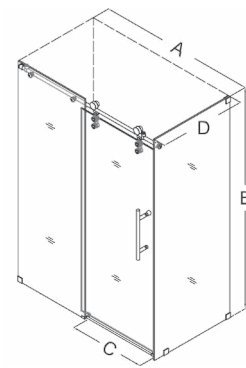

Enigma-Z

Enigma-Z Shower Enclosure

Enigma-Z

Enigma-Z Stainless Steel Hardware

The [Enigma-Z Shower Door or Enclosure](#) delivers flawless operation and sharp modern style. A sophisticated frameless design and urban styled stainless steel hardware combine, creating a stunning shower space that rivals custom glass for an extraordinary value. Premium 3/8" thick tempered glass is treated with exclusive ClearMax™ protective coating for superior protection and easy maintenance. Choose the Enigma-Z for limitless style and incomparable quality.

[Enigma-Z](#) is also available as a [tub door](#).

Features:

- Advanced fully frameless glass design
- 3/8" (10mm) thick tempered clear glass
- Stainless steel hardware available in polished or brushed finish
- Effortless sliding operation with large wheel assemblies on a stainless steel track
- Anti-splash threshold to prevent water spills (requires minimum threshold depth of 2-3/8")
- DreamLine™ exclusive ClearMax™ protective anti-limescale coating
- Reversible for right or left door opening
- Trim top bar up to 4" for width adjustment
- No adjustment for out-of-plumb walls
- Optional SlimLine™ shower base available

Configuration 1

Configuration 2

Config.	Model	A	B	C Walk-In	D Stationary Panel	Brushed Stainless Steel Finish (-07)	Polished Stainless Steel Finish (-08)
1	SHDR-6248760	44" - 48"	76"	16" - 20"	--	--	--
	SHDR-6260760	56" - 60"	76"	22" - 26"	--	--	--
2	SHEN-6234480	44-3/8" - 48-3/8"	76"	16" - 20"	34-1/2"	--	--
	SHEN-6234600	56-3/8" - 60-3/8"	76"	22" - 26"	34-1/2"	--	--