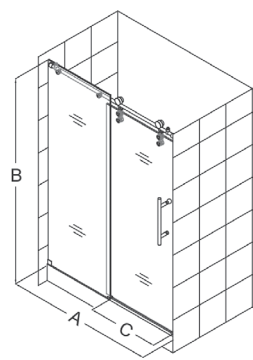

Enigma-Z

Enigma-Z Shower Enclosure

Enigma-Z

Enigma-Z Stainless Steel Hardware

The [Enigma-Z Shower Door or Enclosure](#) delivers flawless operation and sharp modern style. A sophisticated frameless design and urban styled stainless steel hardware combine, creating a stunning shower space that rivals custom glass for an extraordinary value. Premium 3/8" thick tempered glass is treated with exclusive ClearMax™ protective coating for superior protection and easy maintenance. Choose the Enigma-Z for limitless style and incomparable quality.

[Enigma-Z](#) is also available as a [tub door](#).

Features:

- Advanced fully frameless glass design
- 3/8" (10mm) thick tempered clear glass
- Stainless steel hardware available in polished or brushed finish
- Effortless sliding operation with large wheel assemblies on a stainless steel track
- Anti-splash threshold to prevent water spills (requires minimum threshold depth of 2-3/8")
- DreamLine™ exclusive ClearMax™ protective anti-limescale coating
- Reversible for right or left door opening
- Trim top bar up to 4" for width adjustment
- No adjustment for out-of-plumb walls
- Optional SlimLine™ shower base available

Configuration 1

Configuration 2

Config.	Model	A	B	C Walk-In	D Stationary Panel	Brushed Stainless Steel Finish (-07)	Polished Stainless Steel Finish (-08)
1	SHDR-6248760	44" - 48"	76"	16" - 20"	--	--	--
	SHDR-6260760	56" - 60"	76"	22" - 26"	--	--	--
2	SHEN-6234480	44-3/8" - 48-3/8"	76"	16" - 20"	34-1/2"	--	--
	SHEN-6234600	56-3/8" - 60-3/8"	76"	22" - 26"	34-1/2"	--	--