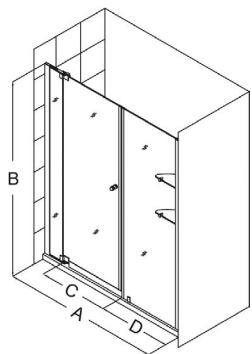

Allure

Allure Shower Door

Allure Pivot Hardware

The **Allure Shower Door** will give any bathroom a fresh perspective with clean lines and a flexible installation. A sleek frameless design and premium 3/8" thick tempered glass deliver the look and feel of custom glass at an excellent value.

Smart wall profiles and the DreamLine patented pivot hardware design provide up to 7" of installation adjustments. An incredible range of sizes to fit openings between 30 and 67 inches wide provides a solution for practically every shower space.

Features:

- Frameless glass design
- 3/8" (10mm) tempered clear glass
- Chrome hardware finish
- Glass shelves offer storage space and stabilize structure
- Patented adjustable pivot door hardware
- Reversible for right or left door opening
- Up to 7" adjustment:
 - 1" in out-of-plumb adjustment within each wall profile
 - 5" in width adjustment in pivot hardware
- Optional SlimLine™ shower base available for select sizes

Configuration 1

Configuration 2

Configuration 3

Config.	Model	A	B	C Walk-In	D Stationary Panel	Chrome Hardware (-01)	Brushed Nickel Hardware (-04)	Oil Rubbed Bronze Hardware (-06)
1	SHDR-4230728	30"-37"	73"	18-3/4" - 24-3/4"	--	--	--	--
	SHDR-4236728	36"-43"	73"	24-3/4" - 30-3/4"	--	--	--	--
2	SHDR-4242728	42"-49"	73"	18-3/4" - 24-3/4"	12"	--	--	--
	SHDR-4248728	48"-55"	73"	24-3/4" - 30-3/4"	12"	--	--	--
3	SHDR-4254728	54"-61"	73"	18-3/4" - 24-3/4"	24"	--	--	--
	SHDR-4260728	60"-67"	73"	24-3/4" - 30-3/4"	24"	--	--	--