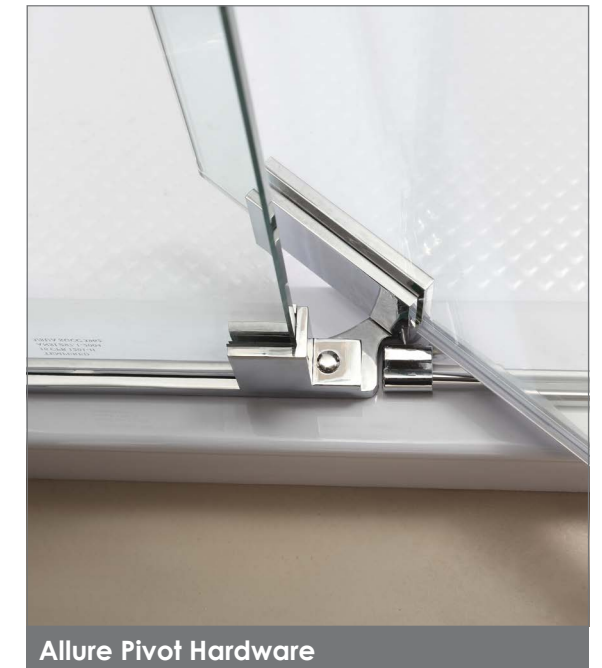

Allure

Allure Shower Door

Allure Pivot Hardware

The **Allure Shower Door** will give any bathroom a fresh perspective with clean lines and a flexible installation. A sleek frameless design and premium 3/8" thick tempered glass deliver the look and feel of custom glass at an excellent value.

Smart wall profiles and the DreamLine patented pivot hardware design provide up to 7" of installation adjustments. An incredible range of sizes to fit openings between 30 and 67 inches wide provides a solution for practically every shower space.

Features:

- Frameless glass design
- 3/8" (10mm) tempered clear glass
- Chrome hardware finish
- Glass shelves offer storage space and stabilize structure
- Patented adjustable pivot door hardware
- Reversible for right or left door opening
- Up to 7" adjustment:
 - 1" in out-of-plumb adjustment within each wall profile
 - 5" in width adjustment in pivot hardware
- Optional SlimLine™ shower base available for select sizes