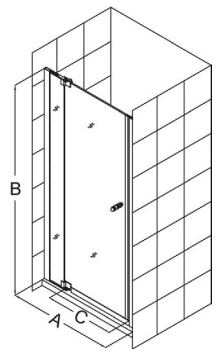

Allure

Allure Shower Door

Allure Pivot Hardware

The **Allure Shower Door** will give any bathroom a fresh perspective with clean lines and a flexible installation. A sleek frameless design and premium 3/8" thick tempered glass deliver the look and feel of custom glass at an excellent value.

Smart wall profiles and the DreamLine patented pivot hardware design provide up to 7" of installation adjustments. An incredible range of sizes to fit openings between 30 and 67 inches wide provides a solution for practically every shower space.

Features:

- Frameless glass design
- 3/8" (10mm) tempered clear glass
- Chrome hardware finish
- Glass shelves offer storage space and stabilize structure
- Patented adjustable pivot door hardware
- Reversible for right or left door opening
- Up to 7" adjustment:
 - 1" in out-of-plumb adjustment within each wall profile
 - 5" in width adjustment in pivot hardware
- Optional SlimLine™ shower base available for select sizes

Configuration 1

Configuration 2

Configuration 3

Config.	Model	A	B	C Walk-In	D Stationary Panel	Chrome Hardware (-01)	Brushed Nickel Hardware (-04)	Oil Rubbed Bronze Hardware (-06)
1	SHDR-4230728	30"-37"	73"	18-3/4" - 24-3/4"	--	--	--	--
	SHDR-4236728	36"-43"	73"	24-3/4" - 30-3/4"	--	--	--	--
2	SHDR-4242728	42"-49"	73"	18-3/4" - 24-3/4"	12"	--	--	--
	SHDR-4248728	48"-55"	73"	24-3/4" - 30-3/4"	12"	--	--	--
3	SHDR-4254728	54"-61"	73"	18-3/4" - 24-3/4"	24"	--	--	--
	SHDR-4260728	60"-67"	73"	24-3/4" - 30-3/4"	24"	--	--	--