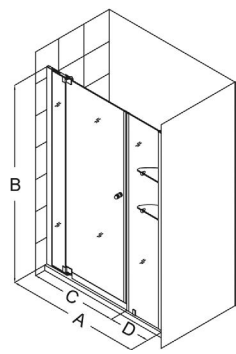

Allure

Allure Shower Door

Allure Pivot Hardware

The **Allure Shower Door** will give any bathroom a fresh perspective with clean lines and a flexible installation. A sleek frameless design and premium 3/8" thick tempered glass deliver the look and feel of custom glass at an excellent value.

Smart wall profiles and the DreamLine patented pivot hardware design provide up to 7" of installation adjustments. An incredible range of sizes to fit openings between 30 and 67 inches wide provides a solution for practically every shower space.

Features:

- Frameless glass design
- 3/8" (10mm) tempered clear glass
- Chrome hardware finish
- Glass shelves offer storage space and stabilize structure
- Patented adjustable pivot door hardware
- Reversible for right or left door opening
- Up to 7" adjustment:
 - 1" in out-of-plumb adjustment within each wall profile
 - 5" in width adjustment in pivot hardware
- Optional SlimLine™ shower base available for select sizes

Configuration 1

Configuration 2

Configuration 3

Config.	Model	A	B	C Walk-In	D Stationary Panel	Chrome Hardware (-01)	Brushed Nickel Hardware (-04)	Oil Rubbed Bronze Hardware (-06)
1	SHDR-4230728	30"-37"	73"	18-3/4" - 24-3/4"	--	--	--	--
	SHDR-4236728	36"-43"	73"	24-3/4" - 30-3/4"	--	--	--	--
2	SHDR-4242728	42"-49"	73"	18-3/4" - 24-3/4"	12"	--	--	--
	SHDR-4248728	48"-55"	73"	24-3/4" - 30-3/4"	12"	--	--	--
3	SHDR-4254728	54"-61"	73"	18-3/4" - 24-3/4"	24"	--	--	--
	SHDR-4260728	60"-67"	73"	24-3/4" - 30-3/4"	24"	--	--	--