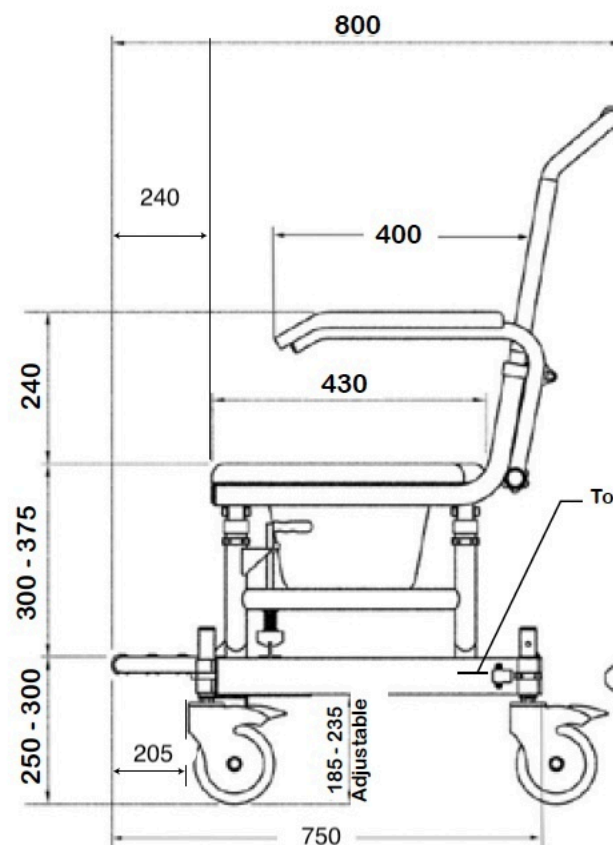

SB1

Dimensions = Millimetres

Shower base height
Standard 120mm - 140mm
Use accessory SBR100 up to 140mm - 180mm
Use accessory SBR150 up to 180mm - 230mm
Use accessory SBR200 up to 230mm - 280mm

Product features:

- Weight capacity -160kg
- Rolls over most standard toilets
- Low maintenance
- Arms - removable / lockable / flip-back
- Height adjustable
- Safety mechanisms
- No rust aluminum frame (Grade 6061 T6)
- Stainless steel parts and hardware (Grade 304)

- Rotates 360 degrees inside shower (subject to space)
- Footrest - fold-up
- Safety belts - lap & chest belts
- Caster Wheels - 125mm x 4 locking
- Commode system
- Tool-free assembly

Bird's eye view

T = 90mm
A = 170mm
S = 110mm