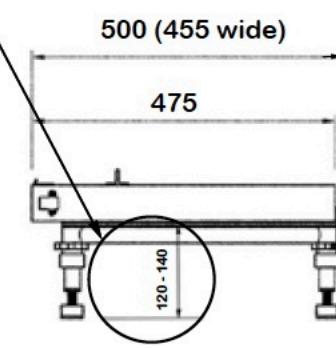

SB1

Dimensions = Millimetres

Shower base height
Standard 120mm - 140mm
Use accessory SBR100 up to 140mm - 180mm
Use accessory SBR150 up to 180mm - 230mm
Use accessory SBR200 up to 230mm - 280mm

Product features:

- Weight capacity -160kg
- Rolls over most standard toilets
- Low maintenance
- Arms - removable / lockable / flip-back
- Height adjustable
- Safety mechanisms
- No rust aluminum frame (Grade 6061 T6)
- Stainless steel parts and hardware (Grade 304)

- Rotates 360 degrees inside shower (subject to space)
- Footrest - fold-up
- Safety belts - lap & chest belts
- Caster Wheels - 125mm x 4 locking
- Commode system
- Tool-free assembly

Bird's eye view

T = 90mm
A = 170mm
S = 110mm