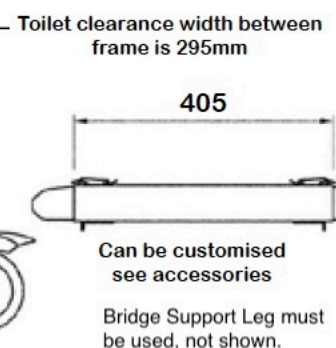

SB1

Dimensions = Millimetres

Shower base height
Standard 120mm - 140mm
Use accessory SBR100 up to 140mm - 180mm
Use accessory SBR150 up to 180mm - 230mm
Use accessory SBR200 up to 230mm - 280mm

Product features:

- Weight capacity -160kg
- Rolls over most standard toilets
- Low maintenance
- Arms - removable / lockable / flip-back
- Height adjustable
- Safety mechanisms
- No rust aluminum frame (Grade 6061 T6)
- Stainless steel parts and hardware (Grade 304)

- Rotates 360 degrees inside shower (subject to space)
- Footrest - fold-up
- Safety belts - lap & chest belts
- Caster Wheels - 125mm x 4 locking
- Commode system
- Tool-free assembly

Bird's eye view

T = 90mm
A = 170mm
S = 110mm