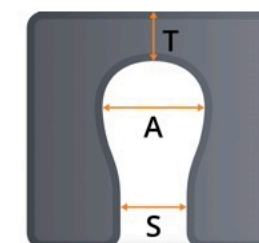

Product features:

- Weight capacity -160kg
- Rolls over most standard toilets
- Low maintenance
- Arms - removable / lockable / flip-back
- Height adjustable
- Safety mechanisms
- No rust aluminum frame (Grade 6061 T6)
- Stainless steel parts and hardware (Grade 304)

- Rotates 360 degrees inside shower (subject to space)
- Footrest - fold-up
- Safety belts - lap & chest belts
- Caster Wheels - 125mm x 4 locking
- Commode system
- Tool-free assembly

Bird's eye view

T = 90mm
A = 170mm
S = 110mm