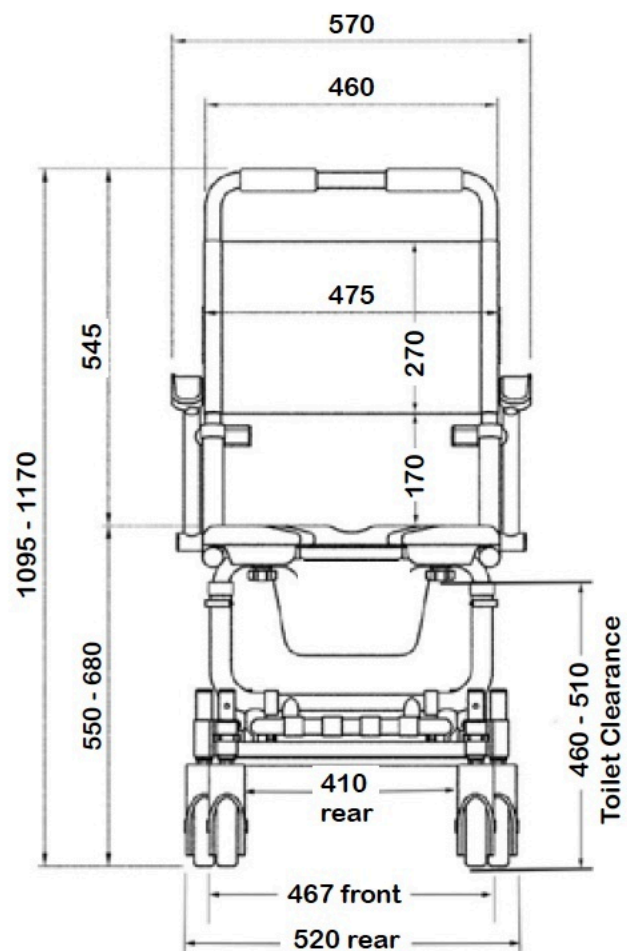

SB1

Dimensions = Millimetres

Shower base height
Standard 120mm - 140mm
Use accessory SBR100 up to 140mm - 180mm
Use accessory SBR150 up to 180mm - 230mm
Use accessory SBR200 up to 230mm - 280mm

Product features:

- Weight capacity -160kg
- Rolls over most standard toilets
- Low maintenance
- Arms - removable / lockable / flip-back
- Height adjustable
- Safety mechanisms
- No rust aluminum frame (Grade 6061 T6)
- Stainless steel parts and hardware (Grade 304)

- Rotates 360 degrees inside shower (subject to space)
- Footrest - fold-up
- Safety belts - lap & chest belts
- Caster Wheels - 125mm x 4 locking
- Commode system
- Tool-free assembly

Bird's eye view

T = 90mm
A = 170mm
S = 110mm