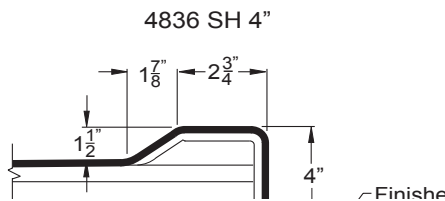

30

EZA 6032 SH 1S 3P 4.0

OD: 60" x 33" x 77"

Enclosure: up to 55.75" x 68.25"

Threshold: 4" Easy Step Dam

Handed By: Seat L/R

	A	B	C	D
6032 SH 1S 3P	60 1/4"	9 1/2"	33 1/4"	15 7/8"

PACKAGING DETAILS