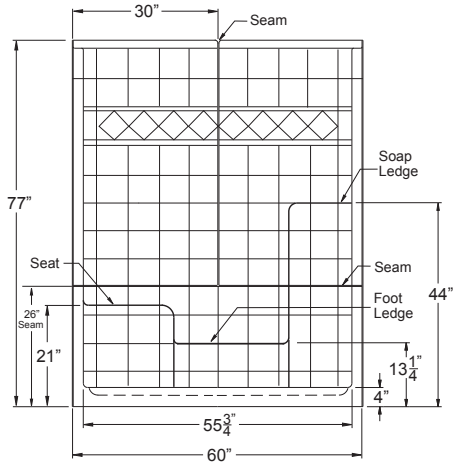

30

EZA 6032 SH 1S 3P 4.0

OD: 60" x 33" x 77"

Enclosure: up to 55.75" x 68.25"

Threshold: 4" Easy Step Dam

Handed By: Seat L/R

	A	B	C	D
6032 SH 1S 3P	60 1/4"	9 1/2"	33 1/4"	15 7/8"

PACKAGING DETAILS