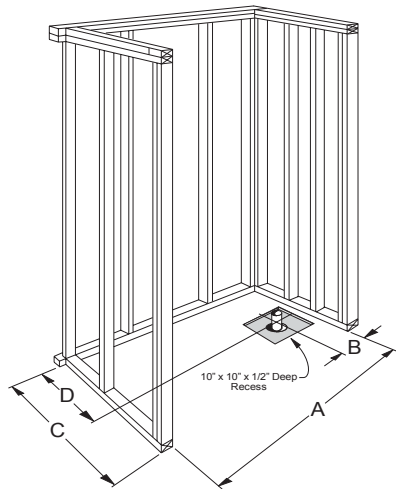

30

EZA 6032 SH 1S 3P 4.0

OD: 60" x 33" x 77"

Enclosure: up to 55.75" x 68.25"

Threshold: 4" Easy Step Dam

Handed By: Seat L/R

	A	B	C	D
6032 SH 1S 3P	60 1/4"	9 1/2"	33 1/4"	15 7/8"

PACKAGING DETAILS