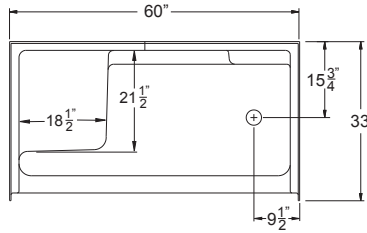

30

EZA 6032 SH 1S 3P 4.0

OD: 60" x 33" x 77"

Enclosure: up to 55.75" x 68.25"

Threshold: 4" Easy Step Dam

Handed By: Seat L/R

	A	B	C	D
6032 SH 1S 3P	60 1/4"	9 1/2"	33 1/4"	15 7/8"

PACKAGING DETAILS