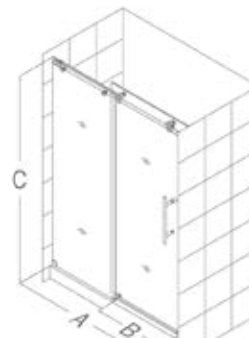

ENIGMA-X™ SHOWER & TUB DOOR

The **ENIGMA-X** sliding tub and shower doors are the epitome of style, innovation and quality. The sleek fully frameless design and high functioning performance deliver the look and feel of custom glass at an exceptional value. The impressive 3/8" thick tempered glass is treated with DreamLine exclusive ClearGlass™ protective coating for superior protection and easy maintenance. The substantial stainless steel hardware is the perfect marriage of urban style and effortless operation. Take your bathroom design to the limit with the high quality and sublime styling of the **ENIGMA-X** sliding tub and shower doors.

TUB DOOR

STAINLESS STEEL WHEEL ASSEMBLY

- Advanced fully frameless glass design
- 3/8" (10mm) thick tempered clear glass
- Stainless steel hardware available in polished or brushed finish
- Effortless single sliding door operation
- Anti-splash lip prevents water spillage
- Requires a minimum shower threshold depth of 2-3/4"
- Exclusive DreamLine ClearGlass protective anti-limescale coating
- Reversible for right or left door opening
- Shower door width can be adjusted during installation up to 4"
- No adjustability for out-of-plumb walls
- Optional SlimLine™ shower base available
- **Professional installation required**

SHOWER DOOR

TUB DOOR

A	B WALK IN	C
56 - 59"	22 - 25"	62" TUB
44 - 48"	16 - 20"	76" SHOWER
56 - 60"	22 - 26"	76" SHOWER