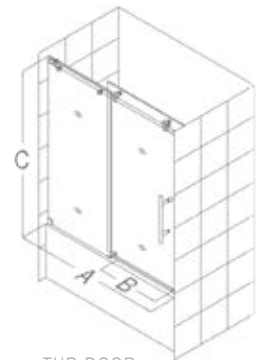

TUB DOOR

STAINLESS STEEL WHEEL ASSEMBLY

- Advanced fully frameless glass design
- 3/8" (10mm) thick tempered clear glass
- Stainless steel hardware available in polished or brushed finish
- Effortless single sliding door operation
- Anti-splash lip prevents water spillage
- Requires a minimum shower threshold depth of 2-3/4"
- Exclusive DreamLine ClearGlass protective anti-limescale coating
- Reversible for right or left door opening
- Shower door width can be adjusted during installation up to 4"
- No adjustability for out-of-plumb walls
- Optional SlimLine™ shower base available
- **Professional installation required**

SHOWER DOOR

TUB DOOR

A	B WALK IN	C
56 - 59"	22 - 25"	62" TUB
44 - 48"	16 - 20"	76" SHOWER
56 - 60"	22 - 26"	76" SHOWER